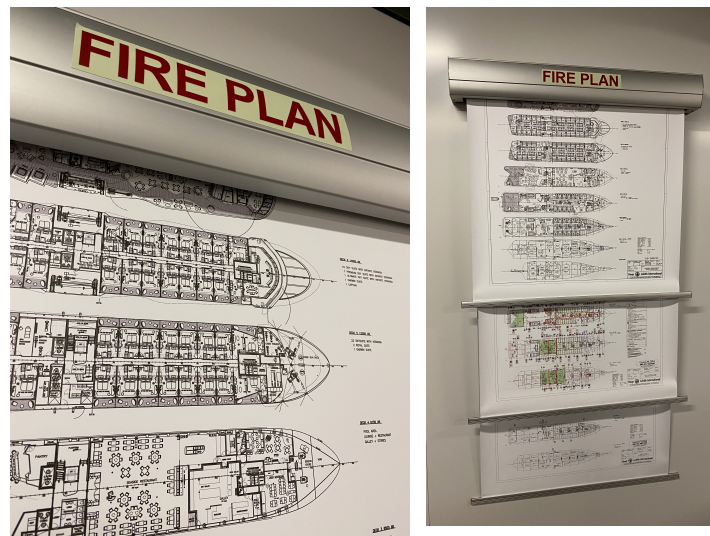

Datasheet

Rolalux VH01 Rolldown Cassette

T-ISS

Product description

The Rolalux VH01 Rolldown Cassette gives you the opportunity to store 1 up to 3 different plans in the space. It is required that the general arrangement plans are kept up-to-date. Because of this, the VH01 Rolldown allows for easy replacement of the plans.

You can simply remove and replace all three plans in the Rolldown system easily. Safety and evacuation plans should be permanently available to support the captain and officers on ships above 20 meters.

Pictures

Dimensions

Art.no: RDCA0

Rolldown Cassette Size: 1000 x 125 x 130 mm

Special Rolldown options are available
Extra wide or multiple combinations can be handmade
upon request

Material: aluminum anodized

Weight: Approx. 5,0 kg

Pictures

Benefits & features

- Store 1-3 plans in the space
- Easy replacement of plans
- Modern design and solid mechanism
- Ensures a clean, well-arranged bridge
- Wall or ceiling mount possible
- Other dimensions available on request